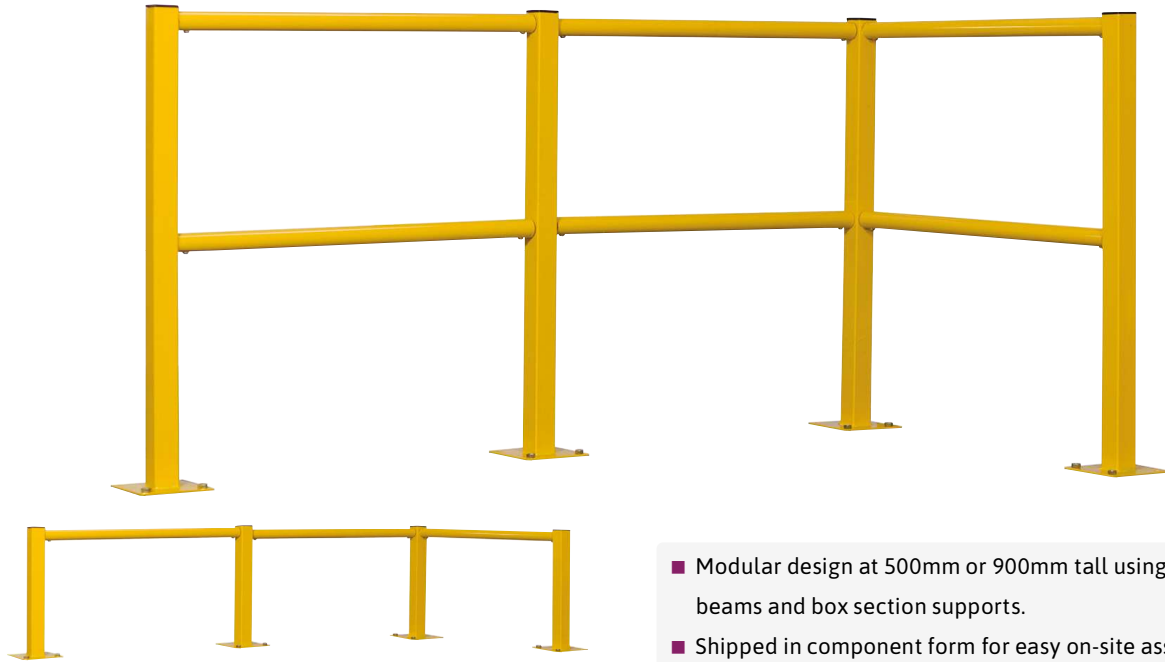

Round Tube Rail Barriers

Workbenches

Pallets

Barriers

Round Tube Single Barrier Posts - Dimensions/Codes

Size H.	Option	Code	Price
500	End Post	RBSRBREX500Y	£117.36
	Standard Post	RBSRBRSX500Y	£146.71
	Corner Post	RBSRBRCX500Y	£146.71

Round Tube Twin Barrier Posts - Dimensions/Codes

Size H.	Option	Code	Price
900	End Post	RBTRBREX900Y	£187.22
	Standard Post	RBTRBRSX900Y	£226.35
	Corner Post	RBTRBRCX900Y	£226.35

- Modular design at 500mm or 900mm tall using round tube beams and box section supports.
- Shipped in component form for easy on-site assembly.
- Powder coated in high visibility yellow Germ Guard Active Technology paint.

Round Tube Barrier Rails - Universal - Dimensions/Codes

Size (Length)	Code	Price
2000	RBTRBRB2000Y	£85.23
1600	RBTRBRB1600Y	£68.46
800	RBTRBRB800Y	£51.70
400	RBTRBRB400Y	£34.93