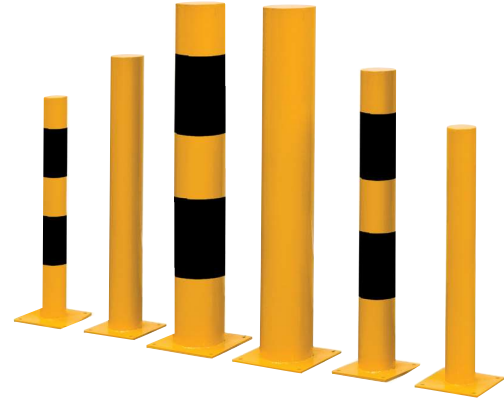

Protective Posts

- Designed to protect building doorways from accidental damage.
- Fully-welded construction for floor mounting.
- Extra height posts available on request for embedding into concrete.
- Powder coated in Yellow or Yellow & Black.
- Order quantities may apply, please speak to the sales team.

Protective Posts - Dimensions/Codes

Size H. W.	Colour Option	Code	Price
1100.170	Yellow	RBPP110170YX	£285.03
	Yellow & Black	RBPP110170WX	£285.03
915.115	Yellow	RBPP915115YX	£190.02
	Yellow & Black	RBPP915115WX	£190.02
760.90	Yellow	RBPP76090YX	£164.87
	Yellow & Black	RBPP76090WX	£164.87