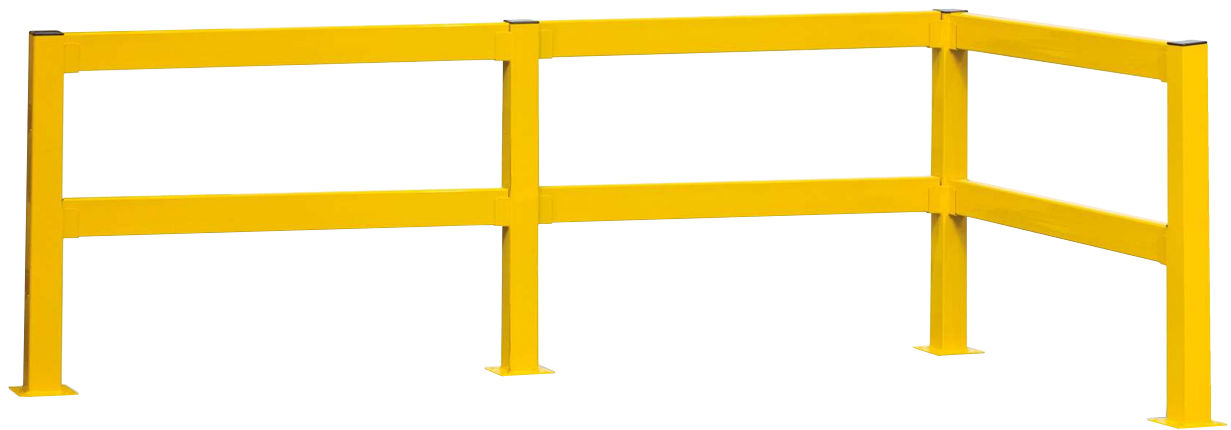

Lift Out Rail Barriers