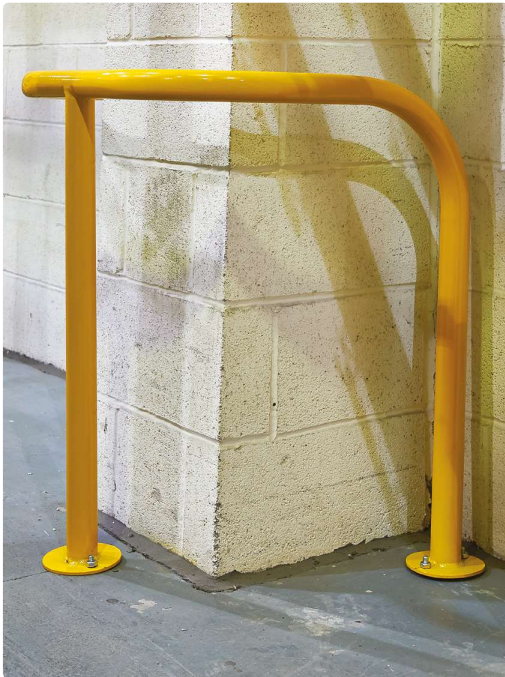

# Guard Barriers

Workbenches

Euroslide

These attractive tubular, safety barriers are ideal for protecting walkways around machinery and shelving and for defining walkways through industrial, manufacturing and warehouse areas.

- Fully-welded construction.
- Powder coated in high visibility yellow Germ Guard Active Technology paint.
- Order quantities may apply, please speak to the sales team.

Pallets

Barriers

All **RED** product codes are available on 5-Day Delivery